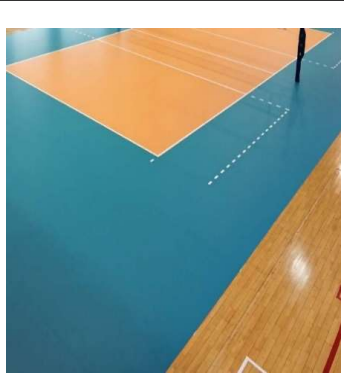

Sport Vinyl Flooring system (PVC) Indoor & outdoor