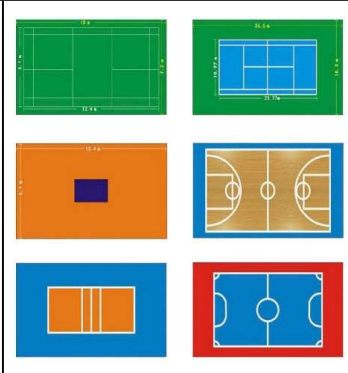

Sport Vinyl Flooring system (PVC) Indoor & outdoor