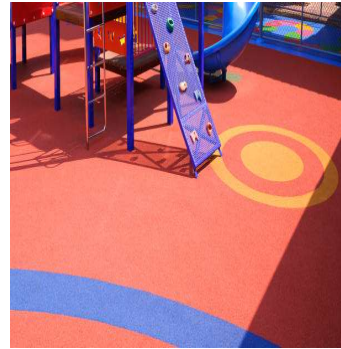

Sport Flooring			
Multipurpose court Cast insitu rubber Flooring System (SBR+EPDM+LINEMARKING)			
			
Running Track Cast insitu rubber Flooring System (SBR+EPDM)			
			
Pre fabricated Running Track			
			

Jogging Track
Cast insitu rubber Flooring System (SBR+EPDM)

Kids play Cast insitu rubber Flooring System & Rubber Tiles

GYM Flooring (Cast insitu, PU-flooring & Rubber Tiles)

Cycling track

Acrylic flooring

- UV Resistant
- Anti-static
- Anti-bacterial
- Anti-slip

Size: 2.0m*2.0m*2.0mm
Thickness: 2.0mm custom
Material: PVC

Skirting (PVC & Wood)

Football field 's Artificial Grass (infill material Silica sand,SBR & EPDM)