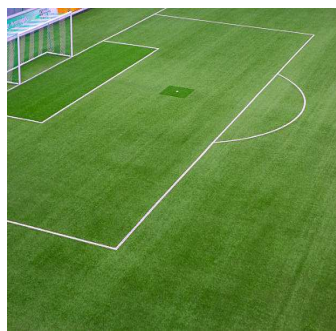

Jogging Track
Cast insitu rubber Flooring System (SBR+EPDM)

Kids play Cast insitu rubber Flooring System & Rubber Tiles

GYM Flooring (Cast insitu, PU-flooring & Rubber Tiles)

Cycling track

Acrylic flooring

- UV Resistant
- Anti-static
- Anti-bacterial
- Anti-slip

Size: 2.0m*2.0m*2.0mm
Thickness: 2.0mm custom
Material: PVC

Skirting (PVC & Wood)

Football field 's Artificial Grass (infill material Silica sand,SBR & EPDM)