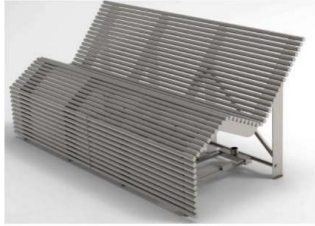

Swimming pool Hydrotherapy massaging Equipment