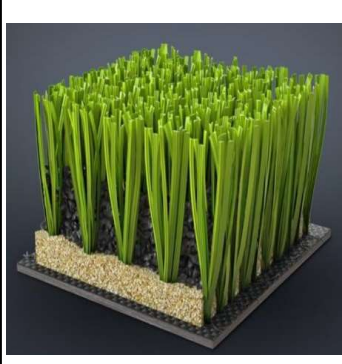

- UV Resistant
- Anti-static
- Anti-bacterial
- Anti-slip

Size: 2.0m*2.0m*2.0mm
Thickness: 2.0mm custom
Material: PVC

Skirting (PVC & Wood)

Football field 's Artificial Grass (infill material Silica sand,SBR & EPDM)