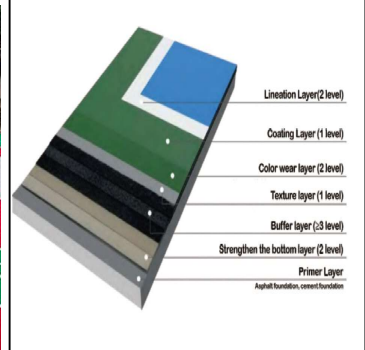

Jogging Track
Cast insitu rubber Flooring System (SBR+EPDM)

Kids play Cast insitu rubber Flooring System & Rubber Tiles

GYM Flooring (Cast insitu, PU-flooring & Rubber Tiles)

Cycling track

Acrylic flooring

- UV Resistant
- Anti-static
- Anti-bacterial
- Anti-slip

Size: 2.0m*2.0m*2.0mm
Thickness: 2.0mm custom
Material: PVC

Skirting (PVC & Wood)

Football field 's Artificial Grass (infill material Silica sand,SBR & EPDM)