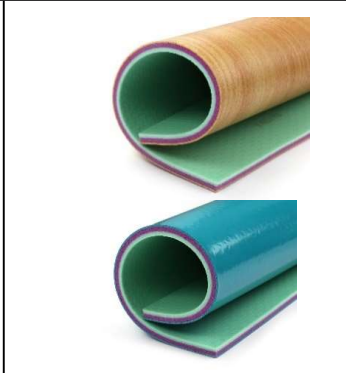

Sport Vinyl Flooring system (PVC) Indoor & outdoor