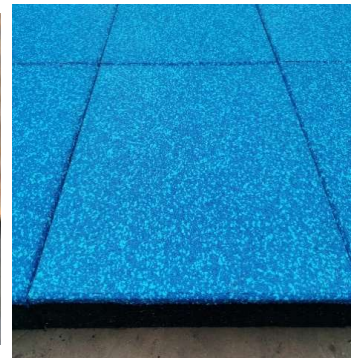

Jogging Track
Cast insitu rubber Flooring System (SBR+EPDM)

Kids play Cast insitu rubber Flooring System & Rubber Tiles

GYM Flooring (Cast insitu, PU-flooring & Rubber Tiles)

Cycling track

Acrylic flooring

- UV Resistant
- Anti-static
- Anti-bacterial
- Anti-slip

Size: 2.0m*2.0m*2.0mm
Thickness: 2.0mm custom
Material: PVC

Skirting (PVC & Wood)

Football field 's Artificial Grass (infill material Silica sand,SBR & EPDM)