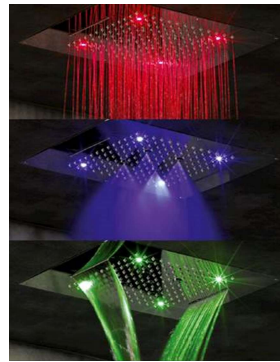

SPA
(Sauna, Steam, Hammam, ICE Room, Heating lounge ,fire feature, portable jacuzzi & experience shower)